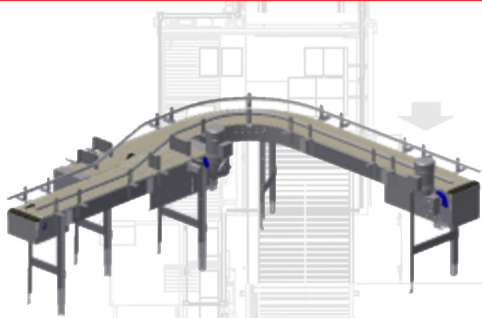

Technical Packaging Systems, Inc.

Craft Brewers Brochure

Sanitary Design Conveyor

Automatic Labeling

Wrap Around Cartoning For Cans And Bottles

Case Packing

Tray-Forming and Six Pack Carrier Erector

> Packaging Machinery

> Filling and Capping

> Mechanical/Electrical Install

> Packaging Materials

> Project Management

> Technical Service

> Line Design & Integration

> Computer Aided Design

> System Controls